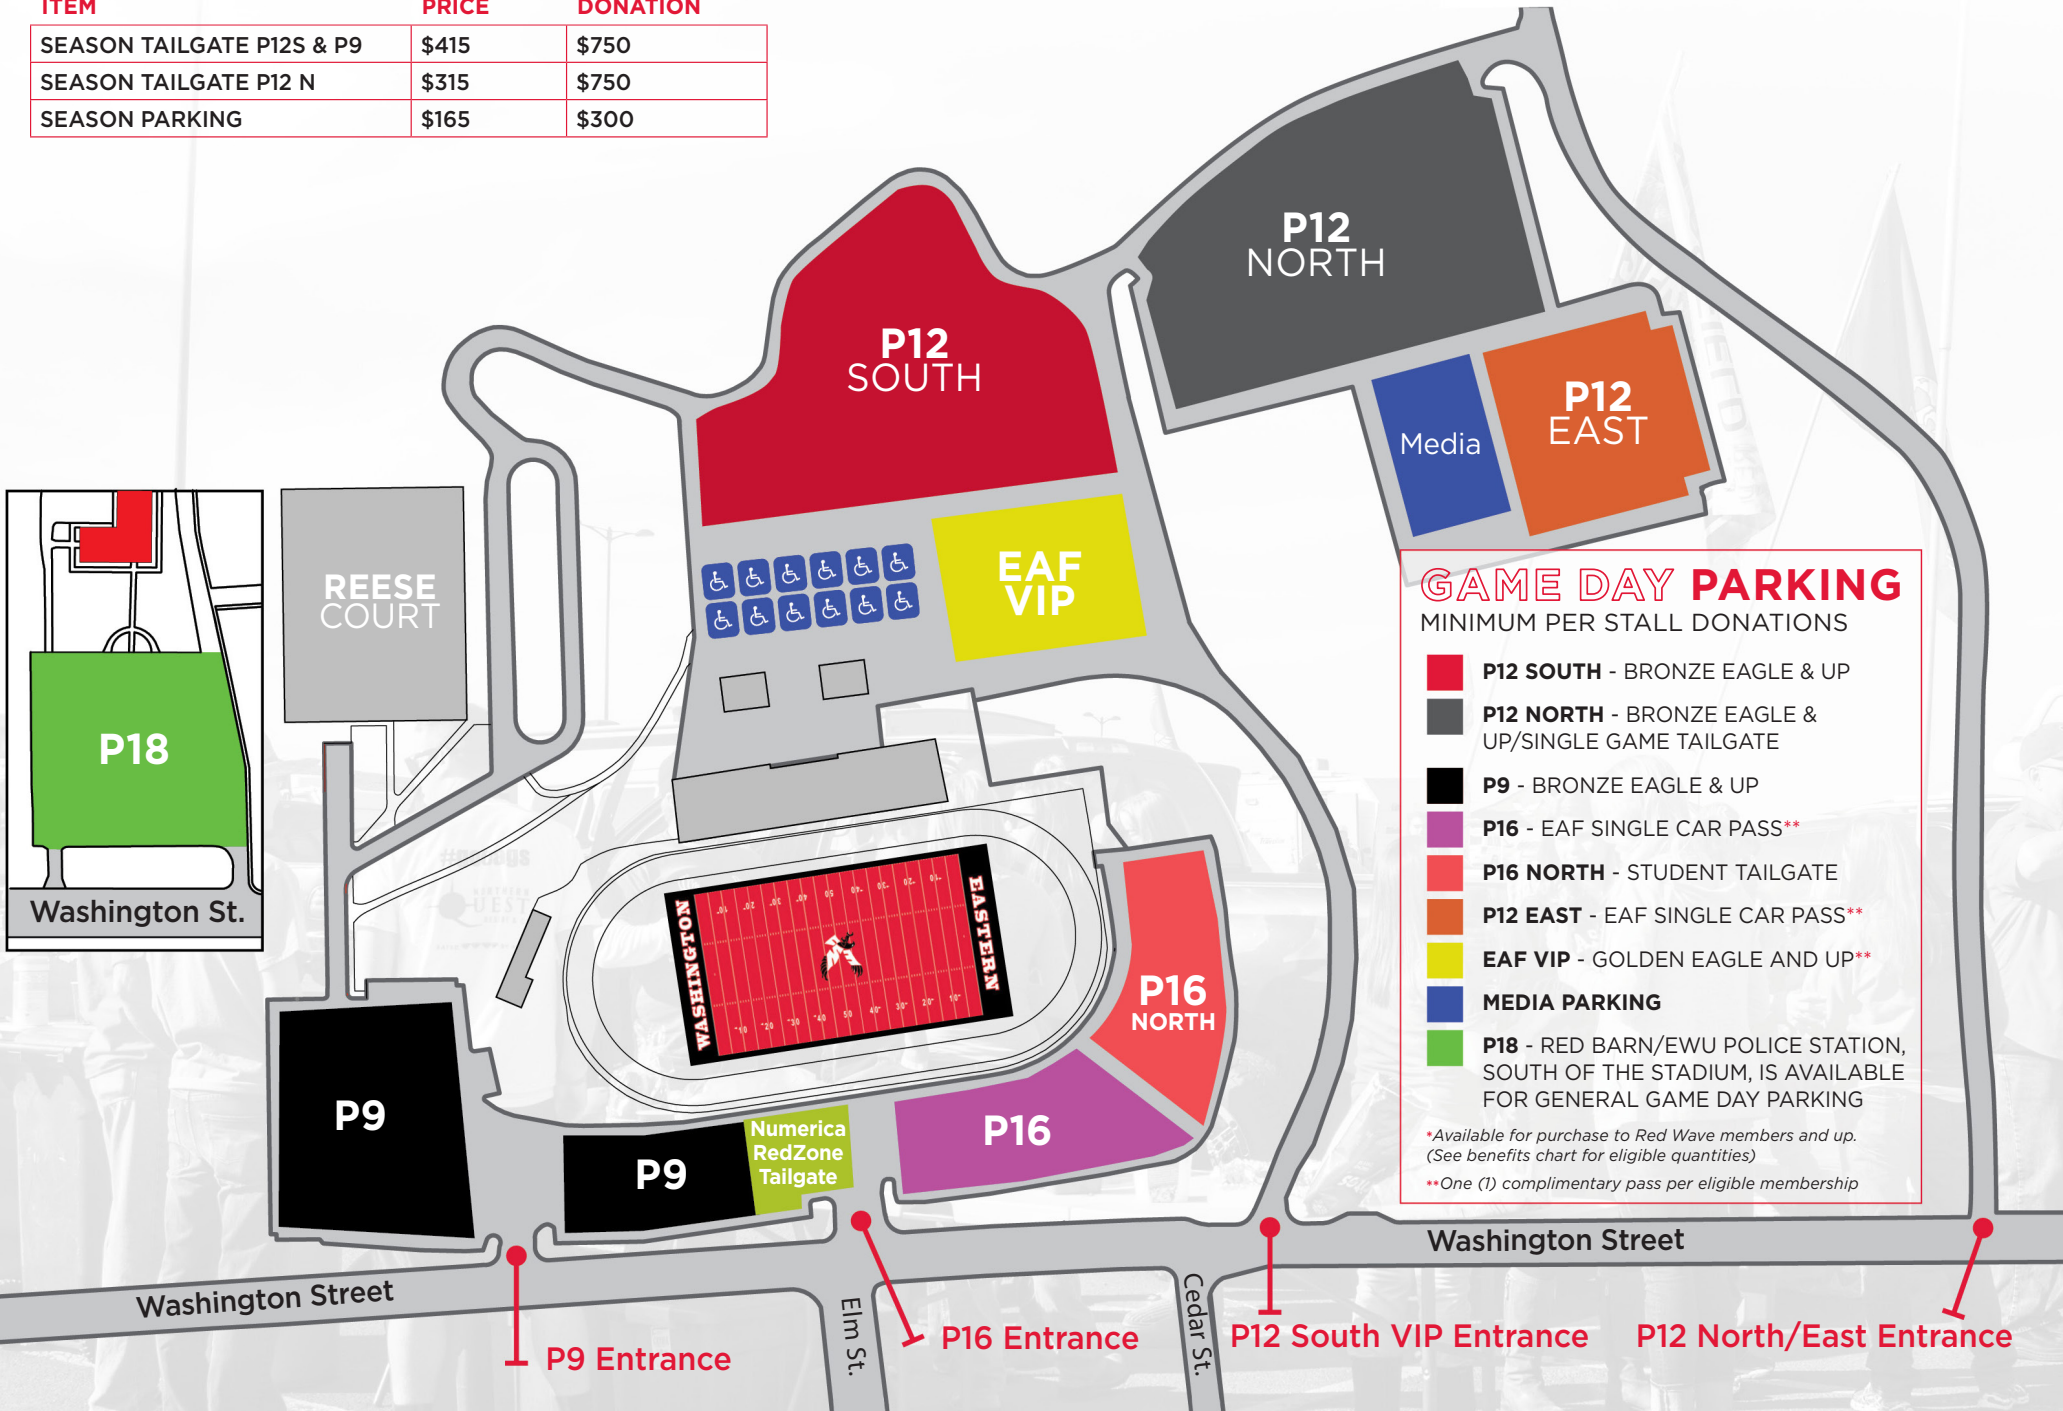

# TAILGATE PRICING

ITEM	PRICE	DONATION
SEASON TAILGATE P12S & P9	\$415	\$750
SEASON TAILGATE P12 N	\$315	\$750
SEASON PARKING	\$165	\$300

## GAME DAY PARKING

MINIMUM PER STALL DONATIONS

- P12 SOUTH** - BRONZE EAGLE & UP
- P12 NORTH** - BRONZE EAGLE & UP/SINGLE GAME TAILGATE
- P9** - BRONZE EAGLE & UP
- P16** - EAF SINGLE CAR PASS\*\*
- P16 NORTH** - STUDENT TAILGATE
- P12 EAST** - EAF SINGLE CAR PASS\*\*
- EAF VIP** - GOLDEN EAGLE AND UP\*\*
- MEDIA PARKING**
- P18** - RED BARN/EWU POLICE STATION, SOUTH OF THE STADIUM, IS AVAILABLE FOR GENERAL GAME DAY PARKING

\*Available for purchase to Red Wave members and up. (See benefits chart for eligible quantities)

\*\*One (1) complimentary pass per eligible membership