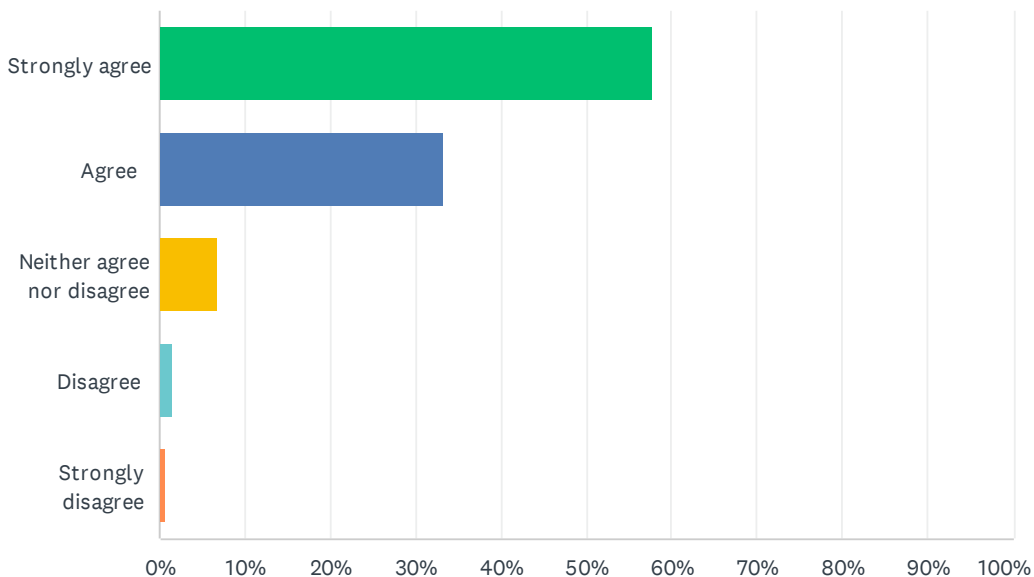

## Q4 As a regional comprehensive university, it is important for collaborations between universities and regional workforce needs.

Answered: 1,340 Skipped: 4

ANSWER CHOICES	RESPONSES	
Strongly agree	65.82%	882
Agree	29.18%	391
Neither agree nor disagree	3.88%	52
Disagree	0.75%	10
Strongly disagree	0.37%	5
<b>TOTAL</b>		<b>1,340</b>

### Q5 It is important to have interdisciplinary programs that combine career-specific skills with foundational knowledge across various fields.

Answered: 1,341 Skipped: 3

ANSWER CHOICES	RESPONSES	
Strongly agree	57.87%	776
Agree	33.26%	446
Neither agree nor disagree	6.79%	91
Disagree	1.49%	20
Strongly disagree	0.60%	8
<b>TOTAL</b>		<b>1,341</b>