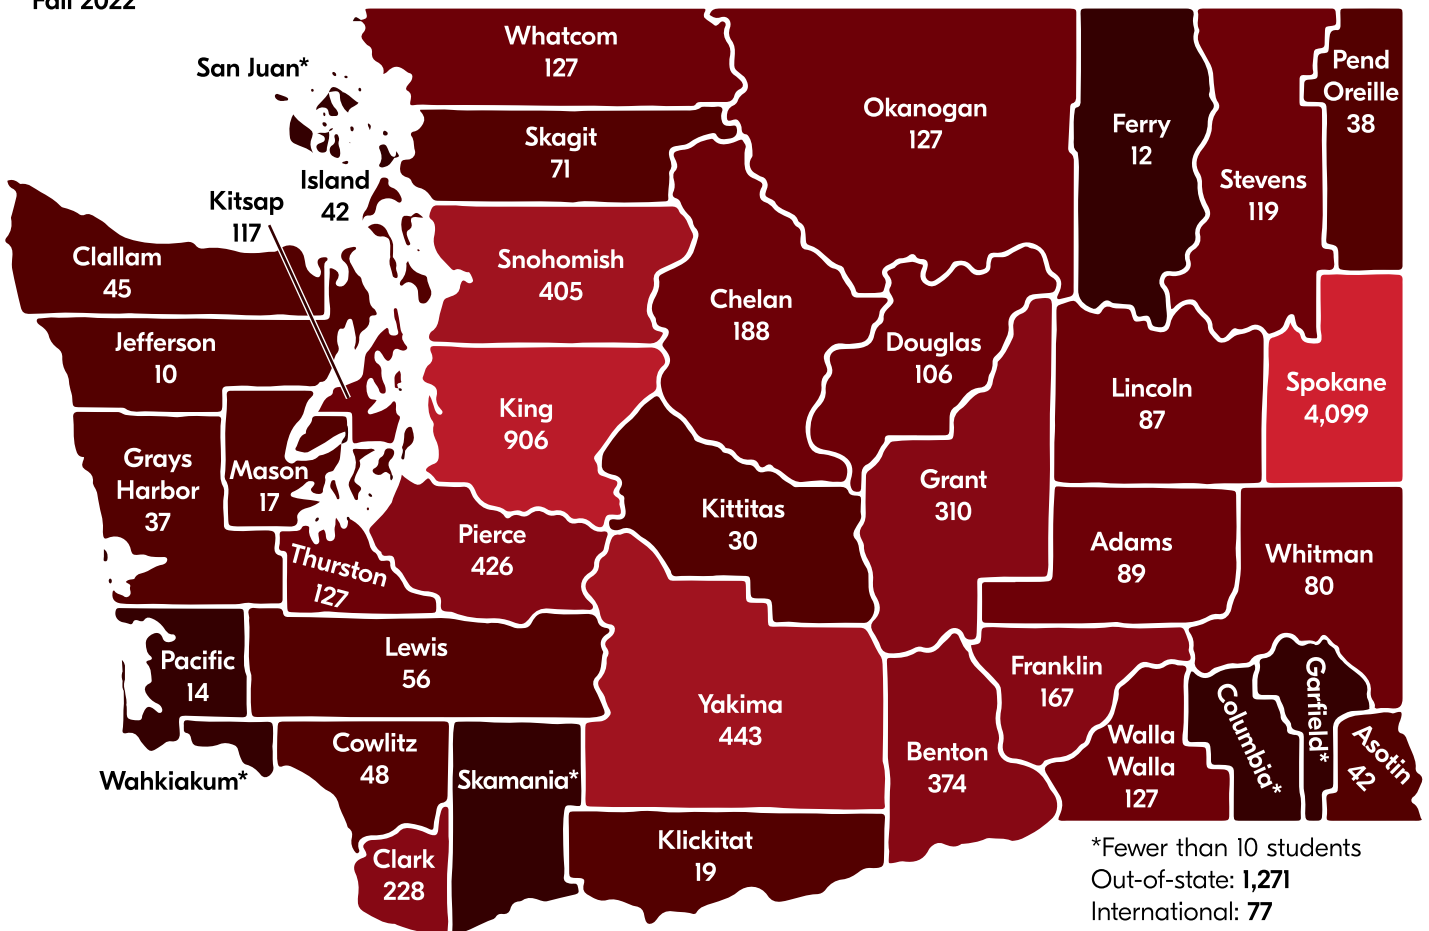

STUDENT POPULATION BY WA COUNTIES

Fall 2022

*Fewer than 10 students
Out-of-state: 1,271
International: 77

Source: EWU Institutional Research