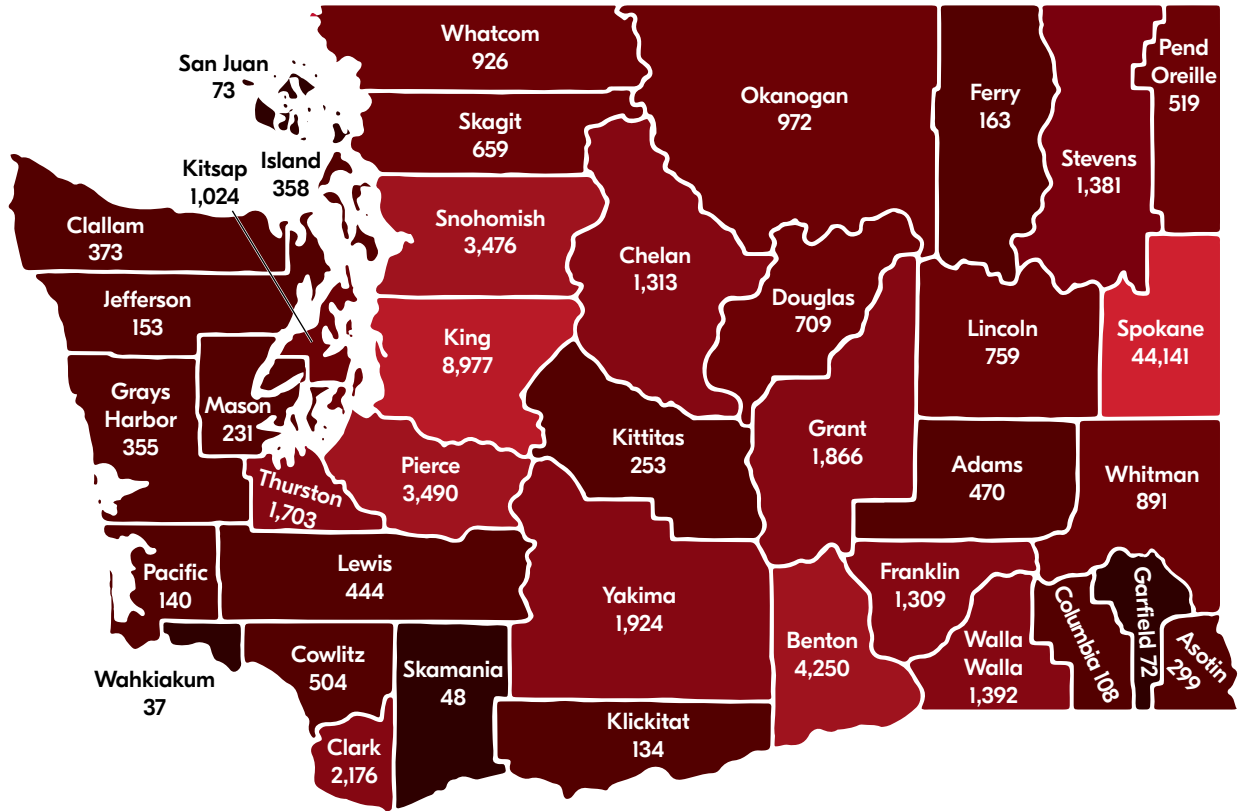

44,000+
Alumni living
in Spokane
County

61%
2022 graduates with jobs lined
up prior to graduating*

75%
2022 graduates with
jobs related to their major*

Top employers of EWU alumni:

- Amazon
- Spokane Public Schools
- Boeing
- Providence Health & Services
- Microsoft
- Avista Utilities

*Life After Eastern survey of 2022 grads

ALUMNI POPULATION FROM WASHINGTON

ALUMNI POPULATION FROM THE UNITED STATES