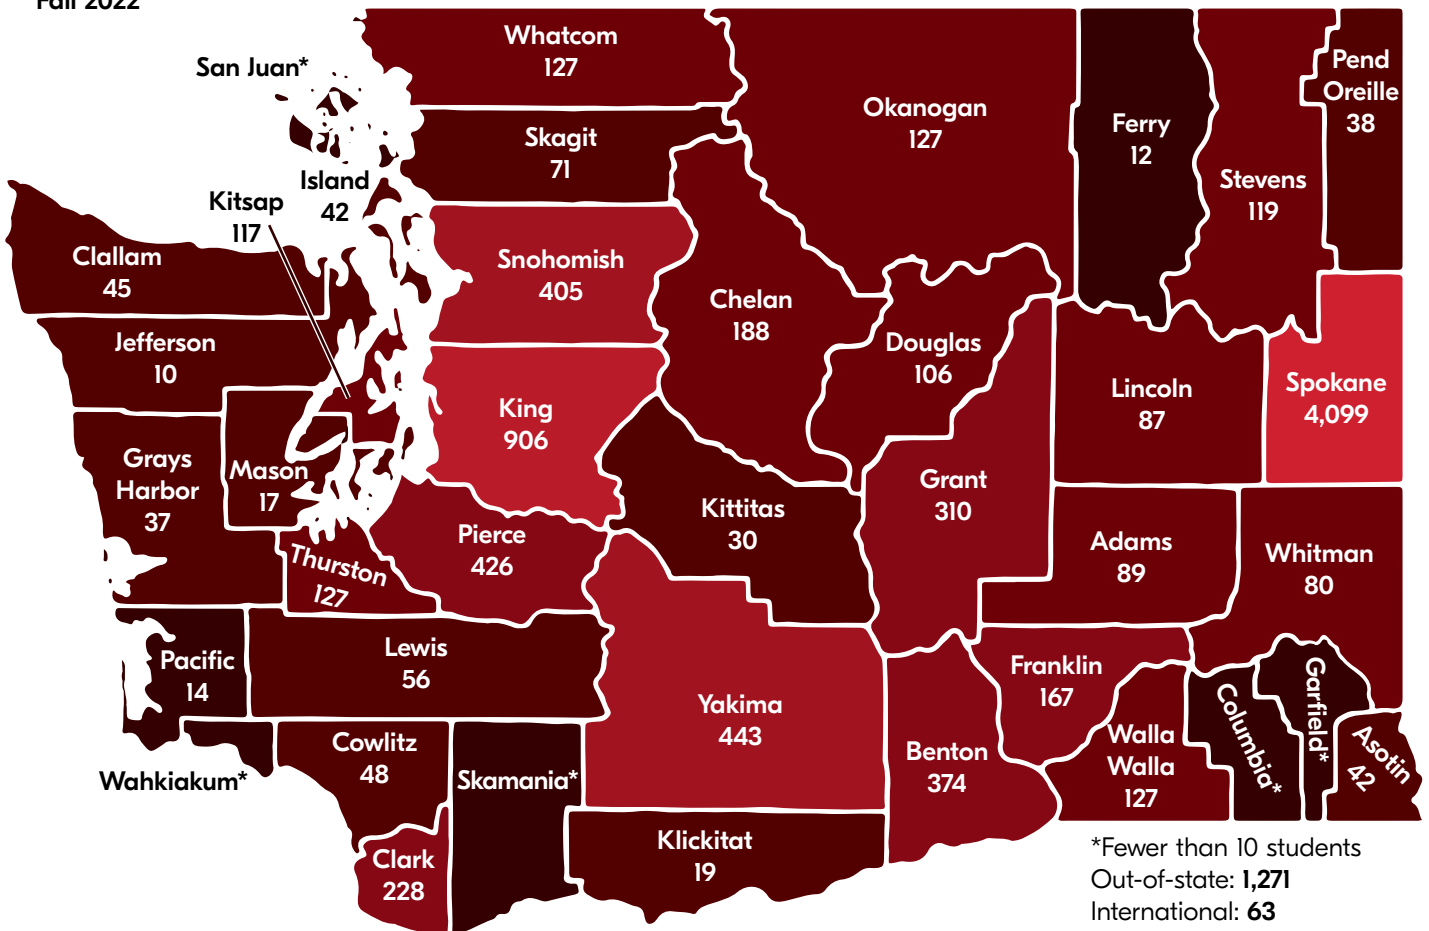

EWU's **Prairie Restoration project** is restoring 100+ acres of farmland to its original prairie condition, **creating a "living laboratory"** for research, education and recreation.

Main campus:
Cheney

1,000+
Gray Squirrels

Additional programs offered from:

Bellevue
Everett
Spokane

STUDENT POPULATION BY WA COUNTIES

Fall 2022

*Fewer than 10 students
Out-of-state: 1,271
International: 63

Source: EWU Institutional Research